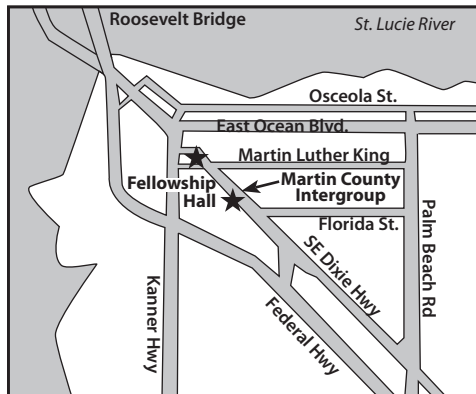

ALCOHOLICS ANONYMOUS MEETINGS

Martin County Intergroup

FEBRUARY 2019

828 SE Dixie Highway, Stuart, Florida 34994 ♦ 24 HOUR HELPLINE: (772) 283-9337

Office Hours: Mon - Fri: 9AM-5PM, Sat: 9AM - Noon

mcaaoffice@comcast.net www.MartinCountyAA.org

PREAMBLE: Alcoholics Anonymous is a fellowship of men and women who share their experience, strength and hope with each other that they may solve their common problem and help others to recover from alcoholism. The only requirement for membership is a desire to stop drinking. There are no dues or fees for AA membership; we are self-supporting through our own contributions. AA is not allied with any sect, denomination, politics, organization or institution; does not wish to engage in any controversy, neither endorses nor opposes any causes. Our primary purpose is to stay sober and help other alcoholics to achieve sobriety.

OTHER NUMBERS: AL-ANON: 800-344-2666

DETOX: 888-468-5600

Changes or additions to meeting list must be in writing with a name & phone number. Place in Web Master's mailbox at the Intergroup Office or email mcaaoffice@comcast.net

Group Reps are encouraged to attend quarterly Intergroup rep meetings

CD: Closed Discussion

OS: Open Speak

B: Beginner

ST: Step

OD: Open Disussion

CS: Closed Speaker

BB: Big Book

NS: Non Smoking

S: Smoking

S/Q: Speaker Question