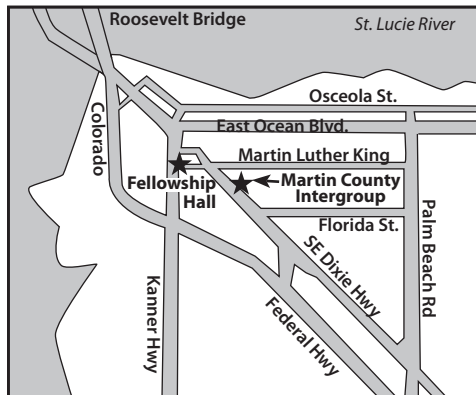

Martin County Intergroup

June 18, 2017

828 SE Dixie Highway, Stuart, Florida 34994 ♦ 24 HOUR HELPLINE: (772) 283-9337

Storefront/Office Hours: Mon - Fri: 9 AM - 5 PM, Sat: 9 AM - Noon

Email: mcaoffice@comcast.net Website: www.MartinCountyAA.org

PREAMBLE: Alcoholics Anonymous is a fellowship of men and women who share their experience, strength and hope with each other that they may solve their common problem and help others to recover from alcoholism. The only requirement for membership is a desire to stop drinking. There are no dues or fees for AA membership; we are self-supporting through our own contributions. AA is not allied with any sect, denomination, politics, organization or institution; does not wish to engage in any controversy, neither endorses nor opposes any causes. Our primary purpose is to stay sober and help other alcoholics to achieve sobriety.

OTHER NUMBERS: AL-ANON: 800-344-2666

DETOX: 888-468-5600

Change or addition requests should be made in writing with a contact name & phone number.

Please send your information to the Intergroup Office (address above) or email: mcaoffice@comcast.net

Groups are encouraged to send a representative to our monthly meetings.

C: Closed Meeting	D: Discussion Mtg
O: Open Meeting	ST: Step Meeting
B: Beginner's Meeting	S: Speaker Meeting
BB: Big Book	NS: Non-Smoking
W: Women's Meeting	S/Q: Speaker Question
M: Men's Meeting