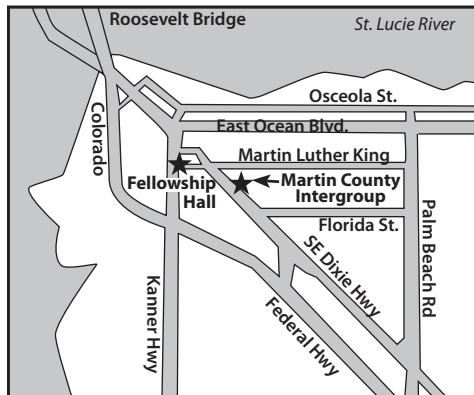

JENSEN BEACH (cont'd)	Mon	Tue	Wed	Thu	Fri	Sat	Sun
Gratitude Group 1255 NE Dixie Hwy., Rio Civic Ctr.						5:30 PM OD/NS	
Jensen Beach Beginners' Group You Are Not Alone Comm. Church, 3900 Skyline Dr.			6:30 PM B/OD/NS				
Jensen Beach Group Community Church, 3900 Skyline Dr.			8:00 PM OS/NS				
Life's A Beach On the Beach, South of Concession Stand							9:00 AM OD/BB
Living In The Now The Rio Civic Ctr., 1255 NE Dixie Hwy., Rio	6:05 PM ST/CD				6:05 PM OD/NS		
Sisters In Sobriety Community Church, 3900 Skyline Dr.		7:00 PM CD/NS					

PALM CITY	Mon	Tue	Wed	Thu	Fri	Sat	Sun
Early Bird Mens' Group 2701 Cornell St. at Martin Downs	7:00 AM CD/NS	7:00 AM CD/NS	7:00 AM CD/NS	7:00 AM CD/NS	7:00 AM CD/NS	7:00 AM CD/NS	
Grapevine Group Faith Family Wrshp, Mapp Rd. at Sunset Trl.				8:00 PM CD/NS			
Loop Road Group Ch. of the Advent Episcopal Ch., Citrus Blvd.	8:00 PM CD		8:00 PM ST/CD				
Friday Night Live 2701 Cornell St. at Martin Downs					8:00 PM CS		